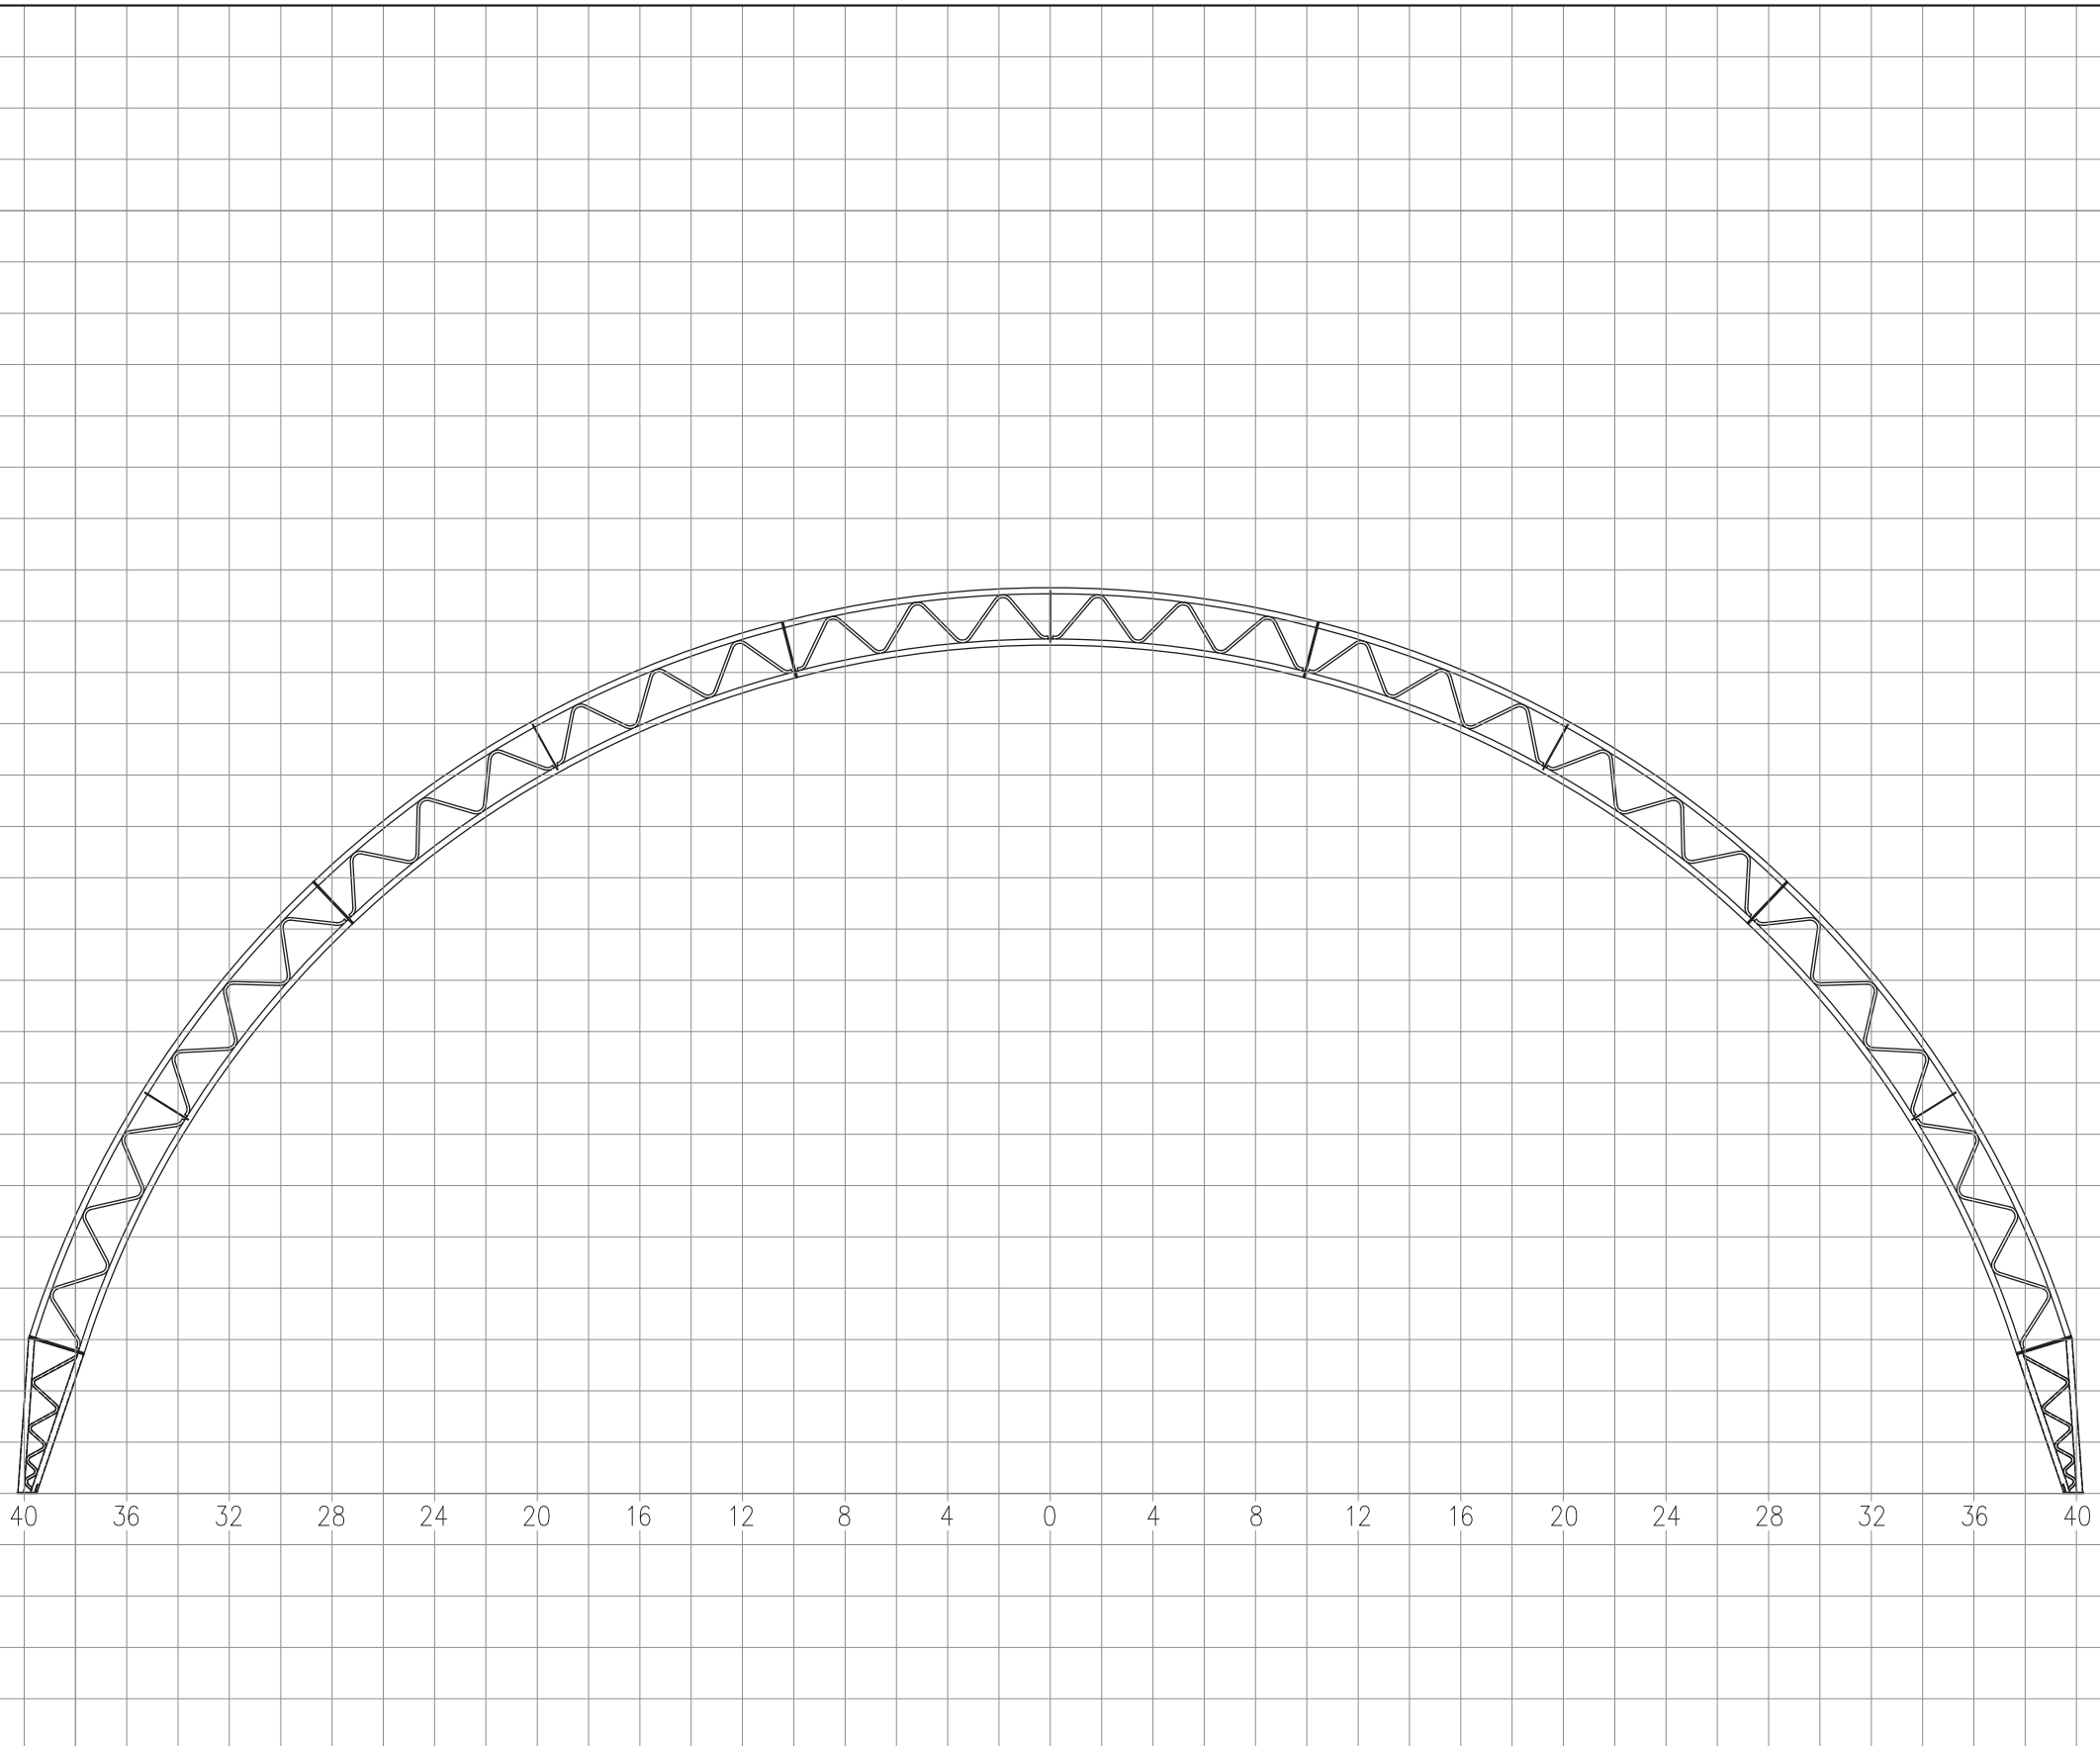

56  
52  
48  
44  
40  
36  
32  
28  
24  
20  
16  
12  
8  
4  
0  
-4  
-8

56  
52  
48  
44  
40  
36  
32  
28  
24  
20  
16  
12  
8  
4  
0  
-4  
-8

52 48 44 40 36 32 28 24 20 16 12 8 4 0 4 8 12 16 20 24 28 32 36 40 44 48 52

# HERITAGE SERIES

24" TRUSS | 80' WIDE | 6' LEG

SCALE LINE

[www.guard-all.com](http://www.guard-all.com)

1-877-397-1594

These plans and specifications are the property of Guard-All Building Solutions and shall not be reproduced without written permission.