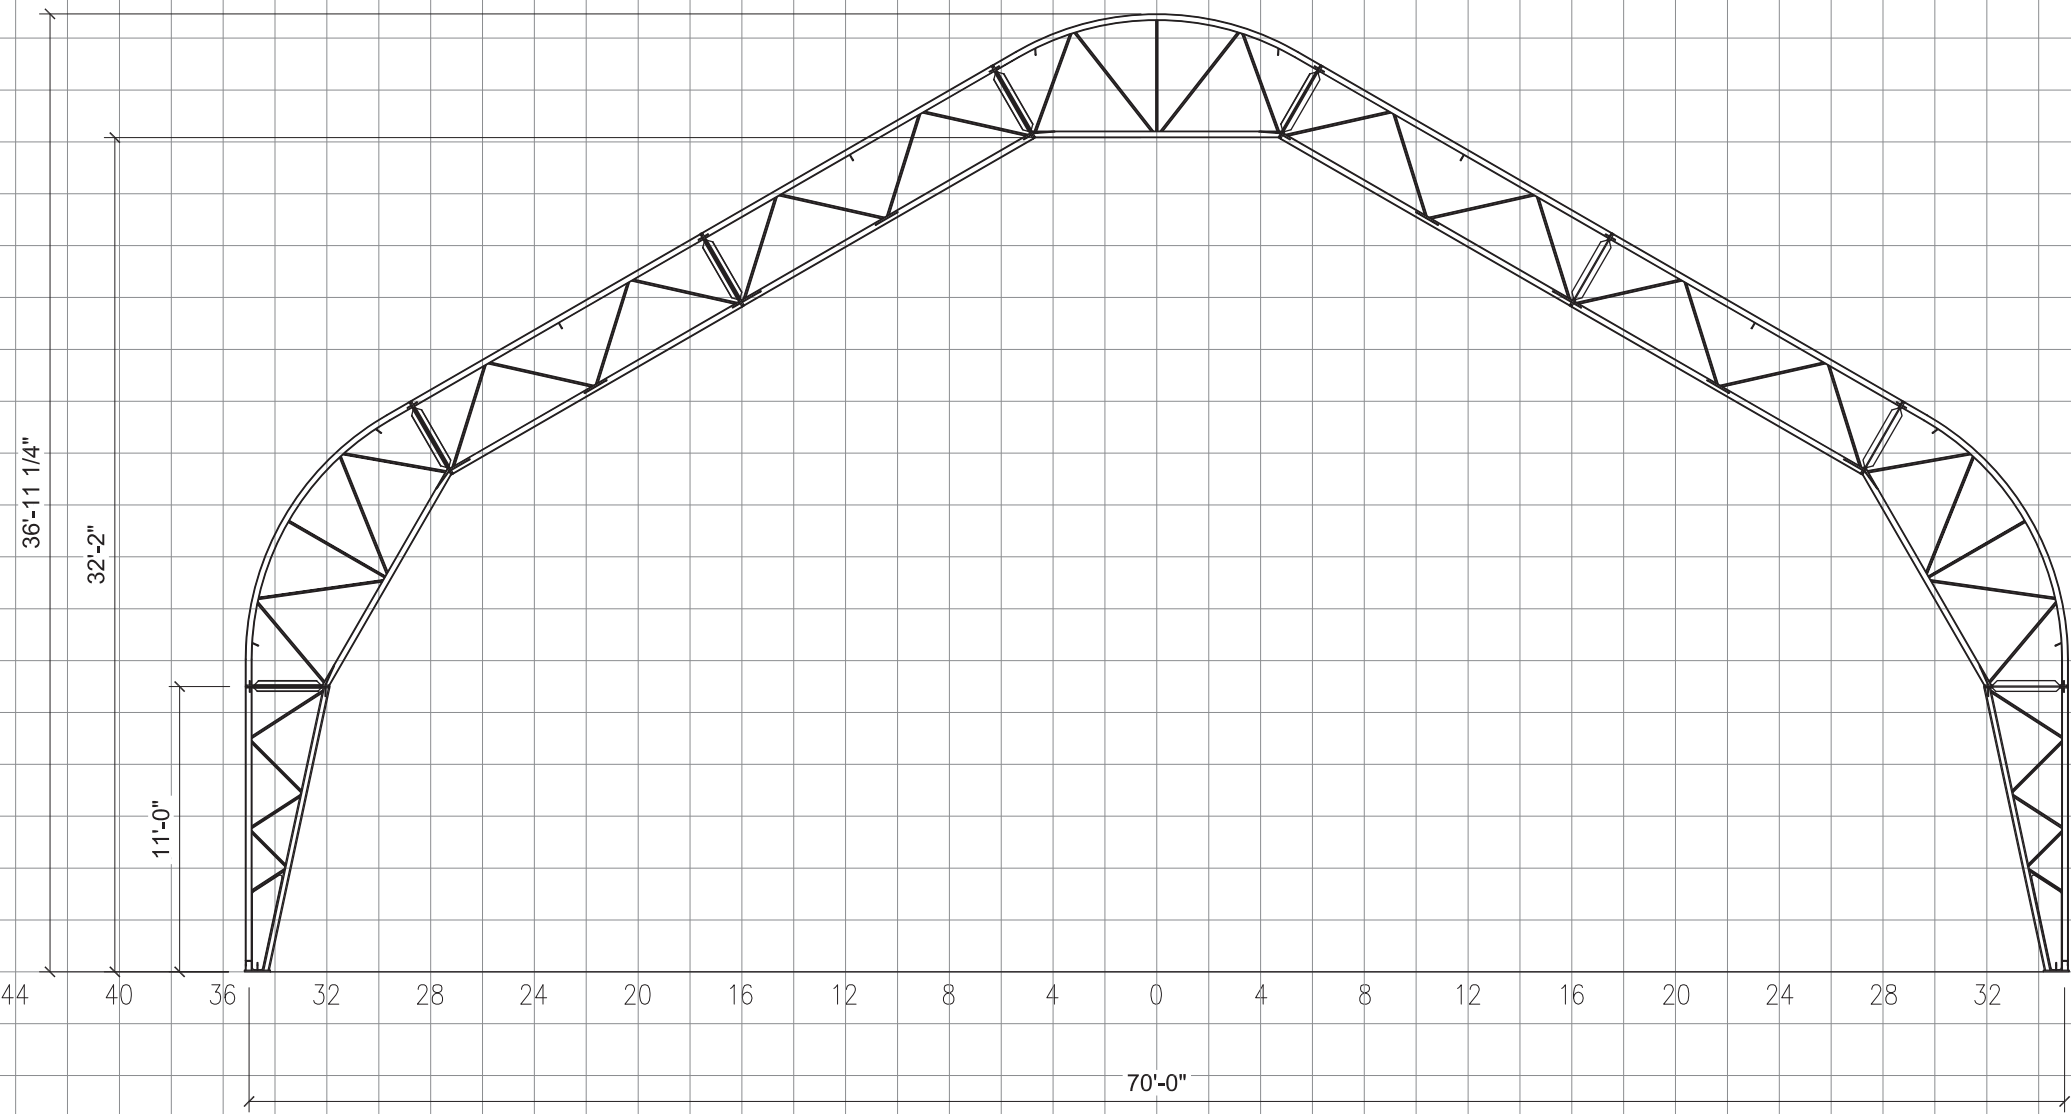

52
48
44
40
36
32
28
24
20
16
12
8
4
0
-4
-8

52
48
44
40
36
32
28
24
20
16
12
8
4
0
-4
-8

GUARDIAN SERIES

36" TRUSS | 70' WIDE | 11' LEG | 30° SLOPE

SCALE LINE

www.guard-all.com

1-877-397-1594

These plans and specifications are the property of Guard-All Building Solutions and shall not be reproduced without written permission.