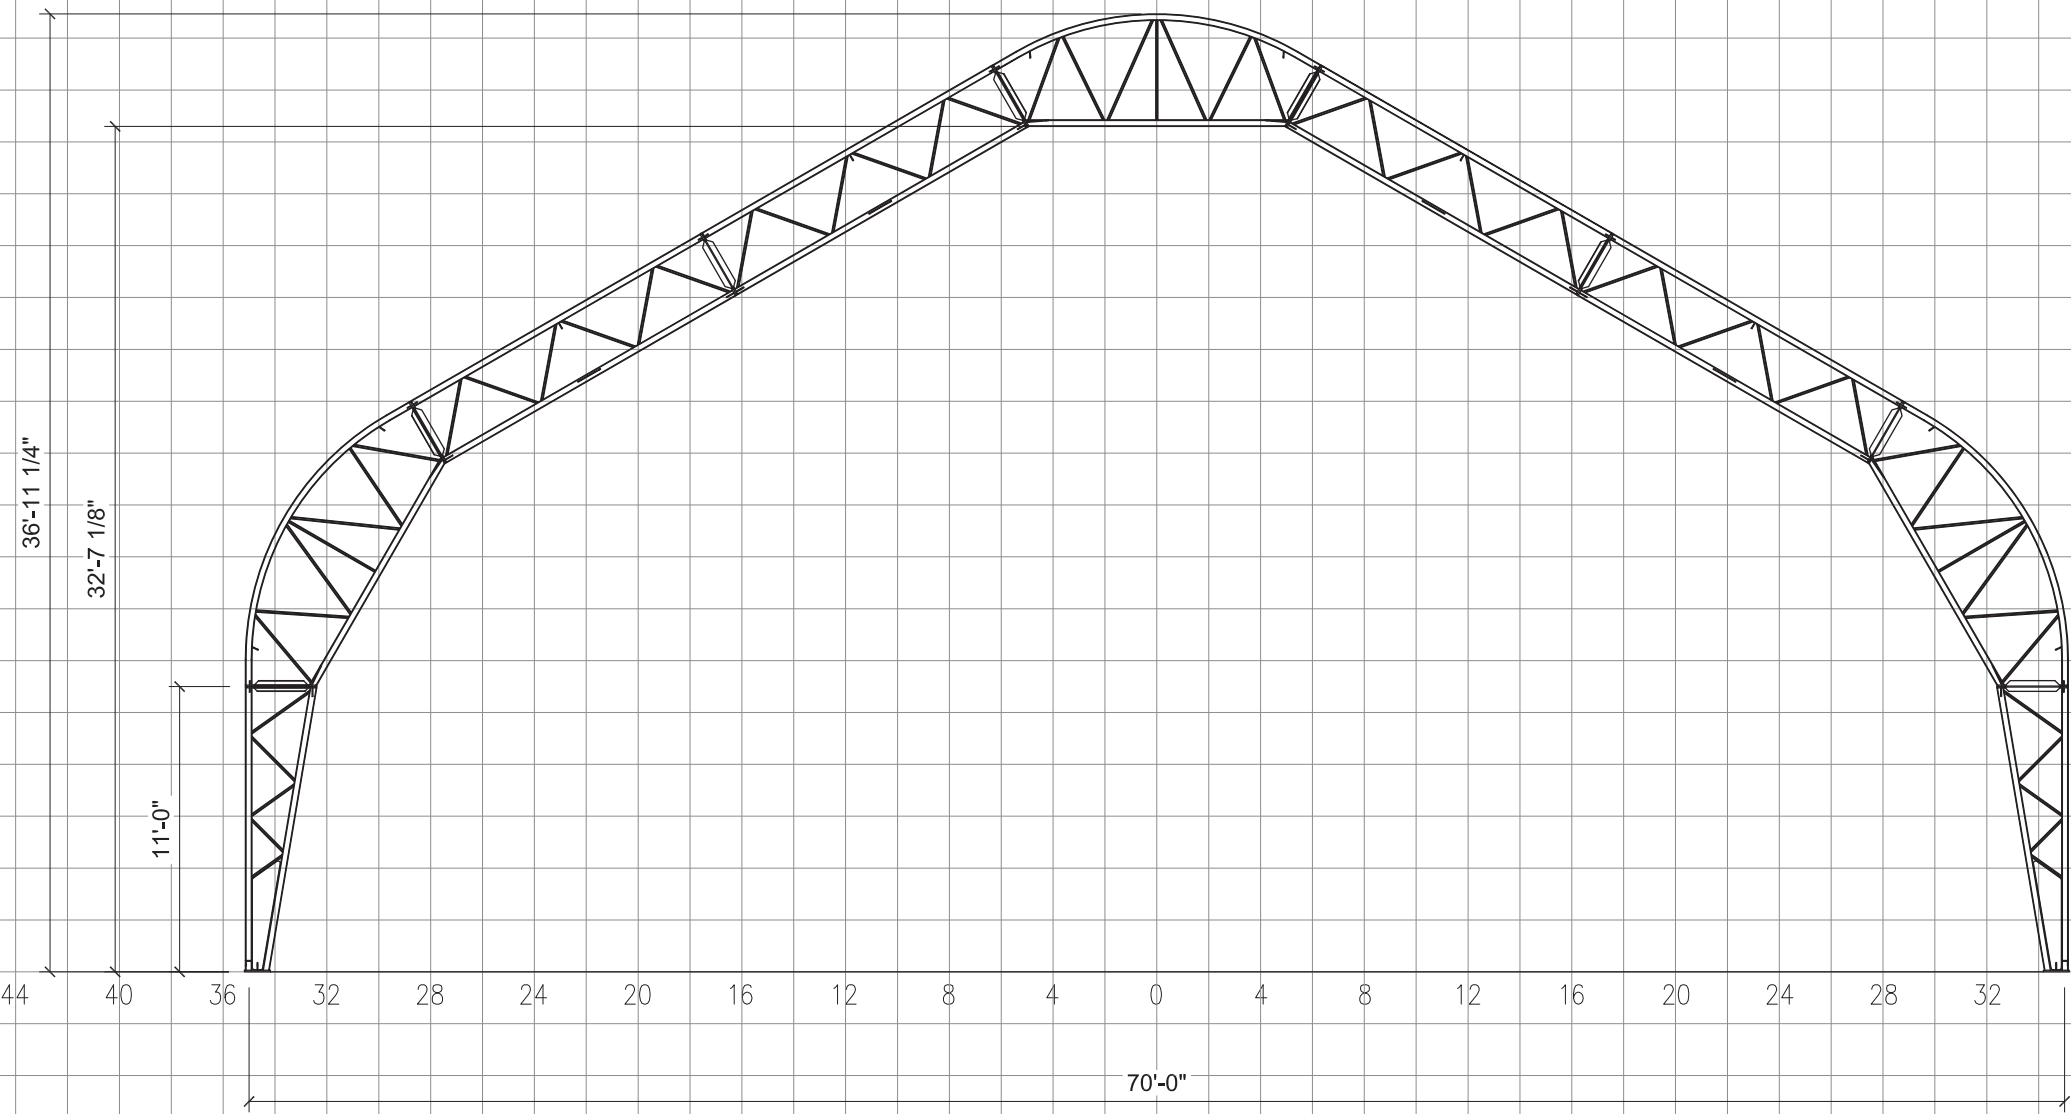

52  
48  
44  
40  
36  
32  
28  
24  
20  
16  
12  
8  
4  
0  
-4  
-8

52  
48  
44  
40  
36  
32  
28  
24  
20  
16  
12  
8  
4  
0  
-4  
-8

# GUARDIAN SERIES

30" TRUSS | 70' WIDE | 11' LEG | 30° SLOPE

SCALE LINE

[www.guard-all.com](http://www.guard-all.com)

1-877-397-1594

These plans and specifications are the property of Guard-All Building Solutions and shall not be reproduced without written permission.