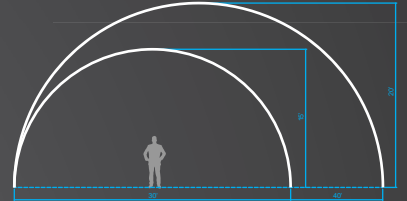

WISHBONE ARCH BUILDING PATENT PENDING

30' & 40' widths
Engineered & Rated
10 Year Fabric Warranty
15 Year Frame Warranty