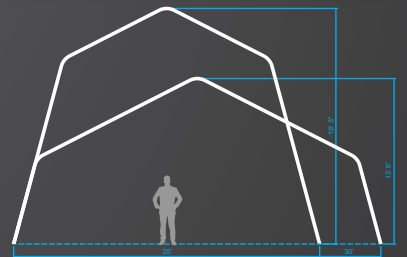

WISHBONE GABLE BUILDING PATENT PENDING

25' & 30' widths
Engineered & Rated
10 Year Fabric Warranty
15 Year Frame Warranty

Guard-All Building Solutions
877.397.1594 | www.guard-all.com